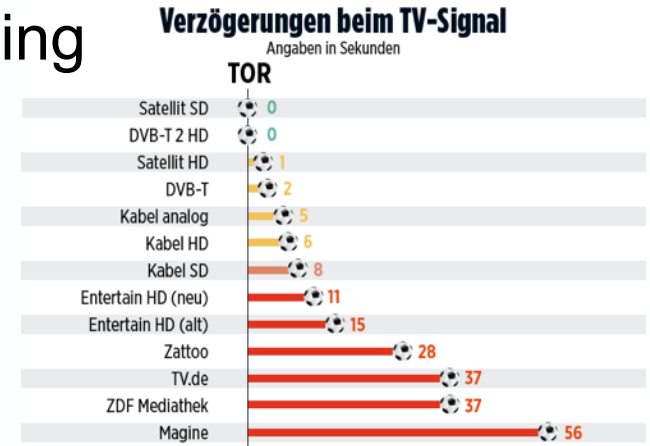

Panel on Low Latency: Encoding, Delivery and Players

Mile High Video – July 2019

Alex Giladi

Towards Broadcast-Equivalent Streaming

- Video quality is imperative, but not sufficient
- Achieving broadcast-like latency is essential
- How do we get there?